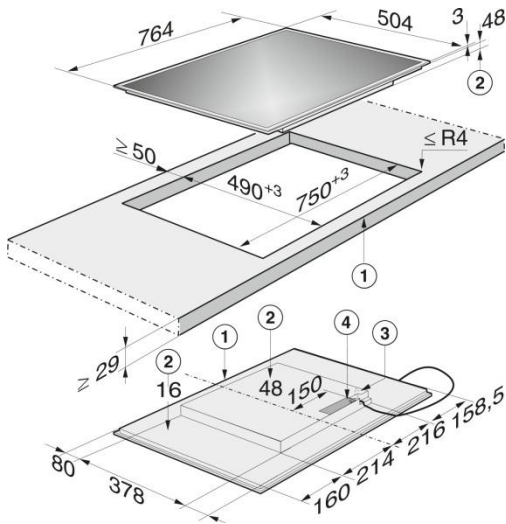

- Glass scraper

Dimensions of the appliance

- W x D: 76,4 x 50,4 cm

Built-in dimensions

- W x D: 75,0 x 49,0 cm

Connection

- Total connected load: 7,4 kW

Made in	Germany
Material Number	9383400
EAN-CODE	4002515184486