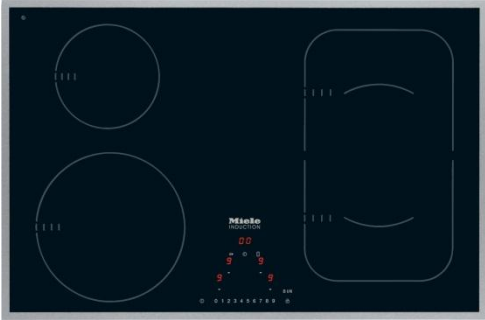

Induction hob KM 6347 PowerFlex

Product features

Design

- Flat stainless steel rim
- Combined with all ovens

Features

- 4 hobs 2 of which 2 are PowerFlex (with TwinBooster) and pan-size recognition
- Touch Control – Touch sensor controls at the front
- Direct Control: Centred power levels with digital display from 0 to 9
- Residual heat indicators for each hob
- Power level from 1 to 9
- Booster function indication
- Keep warm function
- Miele@home contact unit

Timer Controls

- Cooking time setting up to 99 minutes for each hob
- Stop & Go function
- Timer

Output

- Rear left 100 / 160 mm diameter, 1400 W, Booster 2200 W
- Rear right 150 / 230 mm diameter, 2100 W, TwinBooster 3000 / 3700 W
- Front left 160 / 230 mm diameter, 2300 W, TwinBooster 3000 / 3700 W
- Front right 150 / 230 mm diameter, 2100 W, TwinBooster 3000 / 3700 W
- PowerFlex zone 230 x 390 mm, 3400 W, Twinbooster 4800 / 7400 W

- Glass scraper

Dimensions of the appliance

- W x D: 76,4 x 50,4 cm

Built-in dimensions

- W x D: 75,0 x 49,0 cm

Connection

- Total connected load: 7,4 kW

Made in	Germany
Material Number	9383400
EAN-CODE	4002515184486