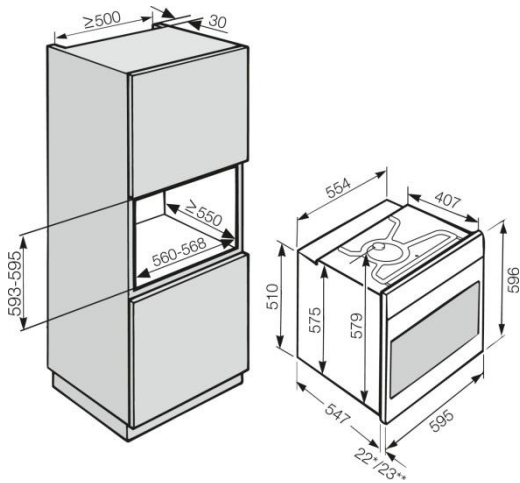

Made in	Germany
Code	9518940
EAN-CODE	4002515289648

Miele