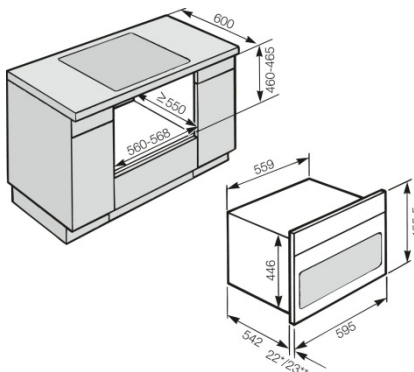

Combi Oven H 6800 BM Prestige Class

PureLine.
Design for life.

Design

- Can be integrated in a 60cm wide tall unit above or under the workbench
- Glass front

Product features

Functions

- 100 Automatic programmes

Number of functions 15:

- Fan Plus
- Microwave
- Grill element
- Fan grill
- Defrost
- Gentle bake
- Rapid heat up
- Automatic roasting
- Intensive bake
- Top – Bottom heat
- Bottom heat
- Microwaves and fan Plus
- Microwaves & automatic roasting
- Microwaves & grill
- Microwaves & grill with fan plus
- User favourites (up to 20)
- Special applications (Defrost, Drying, Warming, Warming plates, Proving dough, Pizza, Low temperature cooking, Sabbath programme)

Features

- M-touch display with translation in many languages
  - Touch Control
- Lighting in ceiling
- System of automatically recommended temperature
- Change of recommended temperature
- Temperature indication
- Buzzer tone
- Popcorn function
- Programmable settings
- Food probe

Timer Controls

- Digital clock, timer
- Pre-select duration and end time of roasting
- Automatic switch-off
- 200 hours battery back-up in the event of power failure

Cleaning

- Stainless CleanSteel front
- Miele Perfect Clean for easy cleaning of oven interior and trays
- Clean Glass (triple glazed oven door)
- Single oven interior with no joints

Safety

- Triple glazed door with cool front
- Surround cooling system
- Safety switch-off
- Electronic system lock

Accessories

- The appliance is equipped with 1 glass tray, 1 rack and 1 boiling rod

Built in dimensions

- H x W x D: 44,8 – 45,2 x 56,0-56,8 x 55,0 cm

Capacity

- 43 lt.

Connection

- Total connected load: 2,2 kW

Colour

- Stainless Clean Steel
- Also available with special order in Brilliant White, Havana Brown and Obsidian Black

Made in	Germany
Code	9518070
EAN-CODE	4002515286890