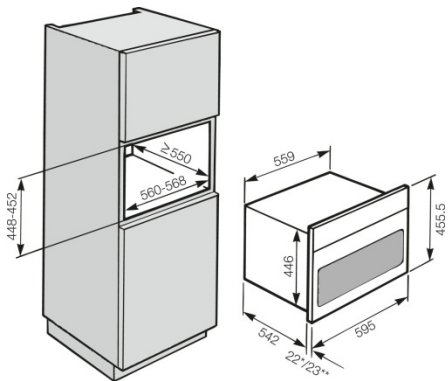

Combi Oven H 6800 BM Prestige Class

PureLine.
Design for life.

Design

- Can be integrated in a 60cm wide tall unit above or under the workbench
- Glass front

Product features

Functions

- 100 Automatic programmes

- H x W x D: 44,8 – 45,2 x 56,0-56,8 x 55,0 cm

Capacity

- 43 lt.

Connection

- Total connected load: 2,2 kW

Colour

- Stainless Clean Steel
- Also available with special order in Brilliant White, Havana Brown and Obsidian Black